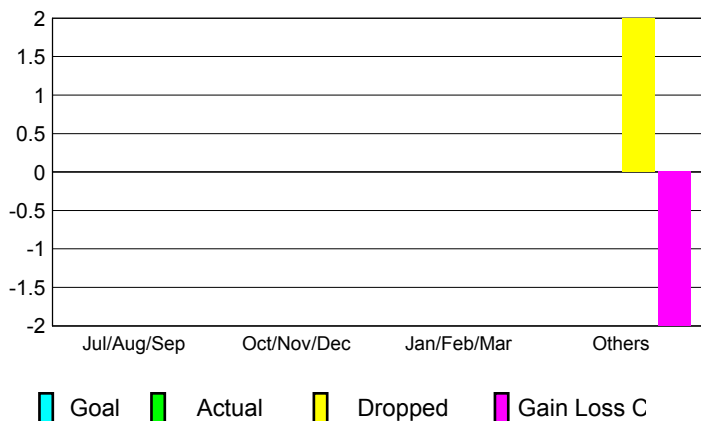

GMT: **SHINOBU GOTO**

Location: **JAPAN**

GMT CA: **5**

CLUBS

Month	New Club Goal	Actual New Clubs	Actual Dropped Clubs	Gain/Loss of Clubs
2012-2013				
Jul/Aug/Sep	0	0	0	0
Oct/Nov/Dec	0	0	0	0
Jan/Feb/Mar	0	0	0	0
Apr/May/June	0	0	2	-2
Totals	0	0	2	-2

Club Results 2012-2013

Goal, New, Dropped, Gain/Loss

MEMBERSHIP

Month	Net Memb Goal	Actual New Memb	Actual Dropped Memb	Gain/Loss of Memb
2012-2013				
Jul/Aug/Sep	25	50	31	19
Oct/Nov/Dec	25	12	20	-8
Jan/Feb/Mar	25	26	17	9
Apr/May/June	25	21	50	-29
Totals	100	109	118	-9