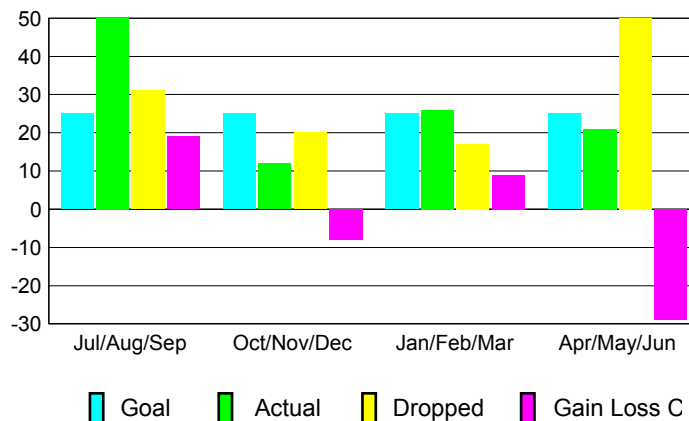

GMT: **SHINOBU GOTO**

Location: **JAPAN**

GMT CA: **5**

CLUBS

Month	New Club Goal	Actual New Clubs	Actual Dropped Clubs	Gain/Loss of Clubs
2012-2013				
Jul/Aug/Sep	0	0	0	0
Oct/Nov/Dec	0	0	0	0
Jan/Feb/Mar	0	0	0	0
Apr/May/June	0	0	2	-2
Totals	0	0	2	-2

Club Results 2012-2013

Goal, New, Dropped, Gain/Loss

MEMBERSHIP

Month	Net Memb Goal	Actual New Memb	Actual Dropped Memb	Gain/Loss of Memb
2012-2013				
Jul/Aug/Sep	25	50	31	19
Oct/Nov/Dec	25	12	20	-8
Jan/Feb/Mar	25	26	17	9
Apr/May/June	25	21	50	-29
Totals	100	109	118	-9

Membership Results 2012-2013

Goal, New, Dropped, Gain/Loss

YTD Status Quo Clubs 2012-2013

Status Quo Clubs Compared to Status Quo Members

Gender Comparison 2012-2013

Club Gain/Loss 2012-2013

Membership Gain/Loss 2012-2013